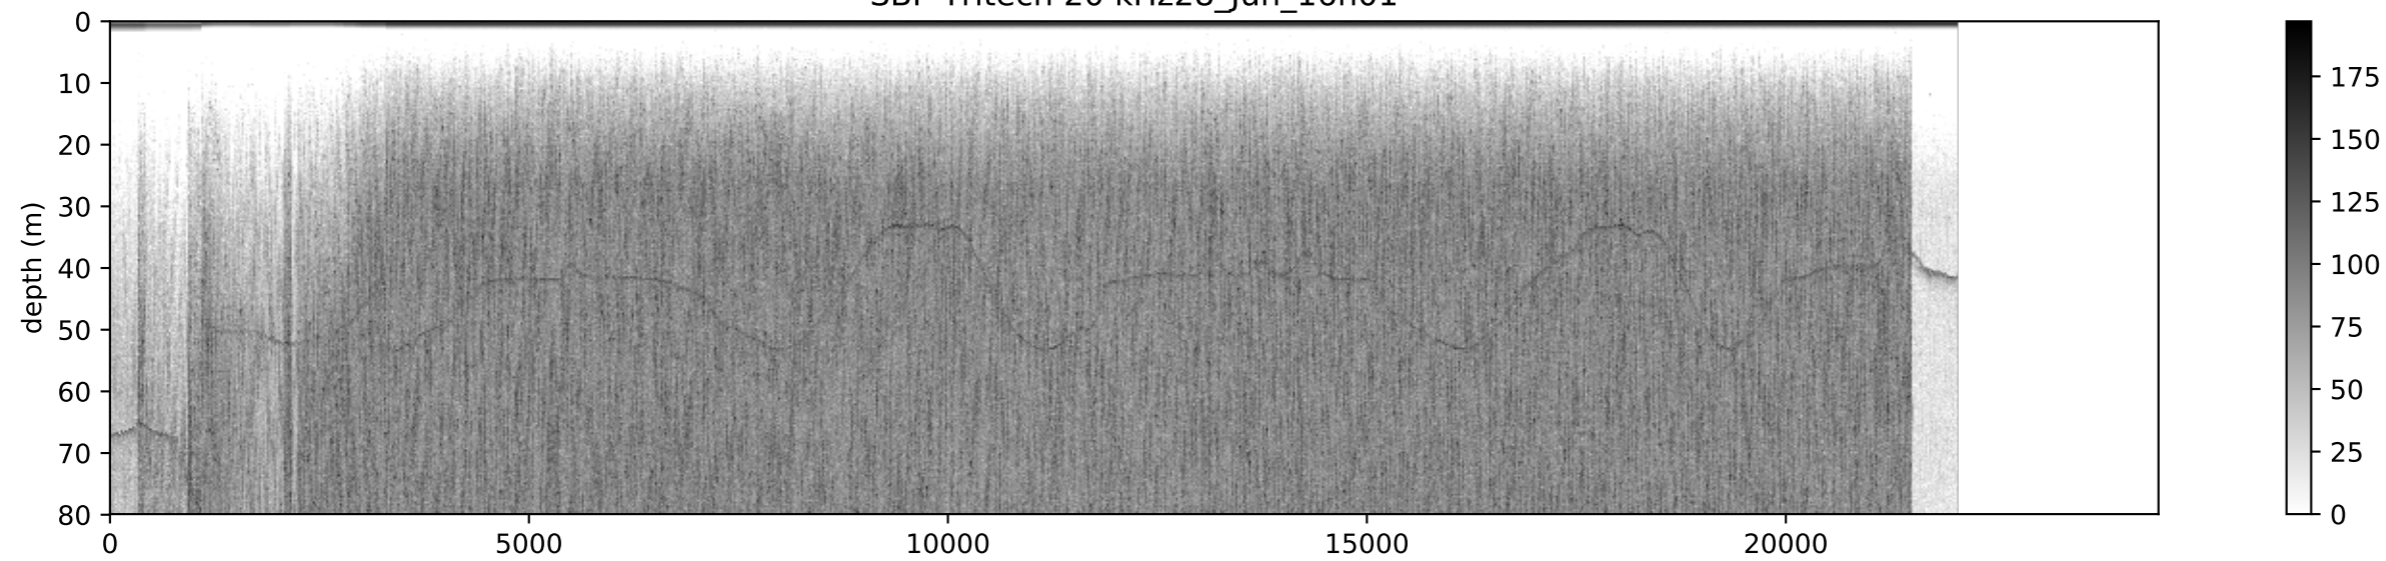

SBP Tritech 20 kHz 28\_Jun\_16h01

SBP Tritech 200 kHz 28\_Jun\_16h01